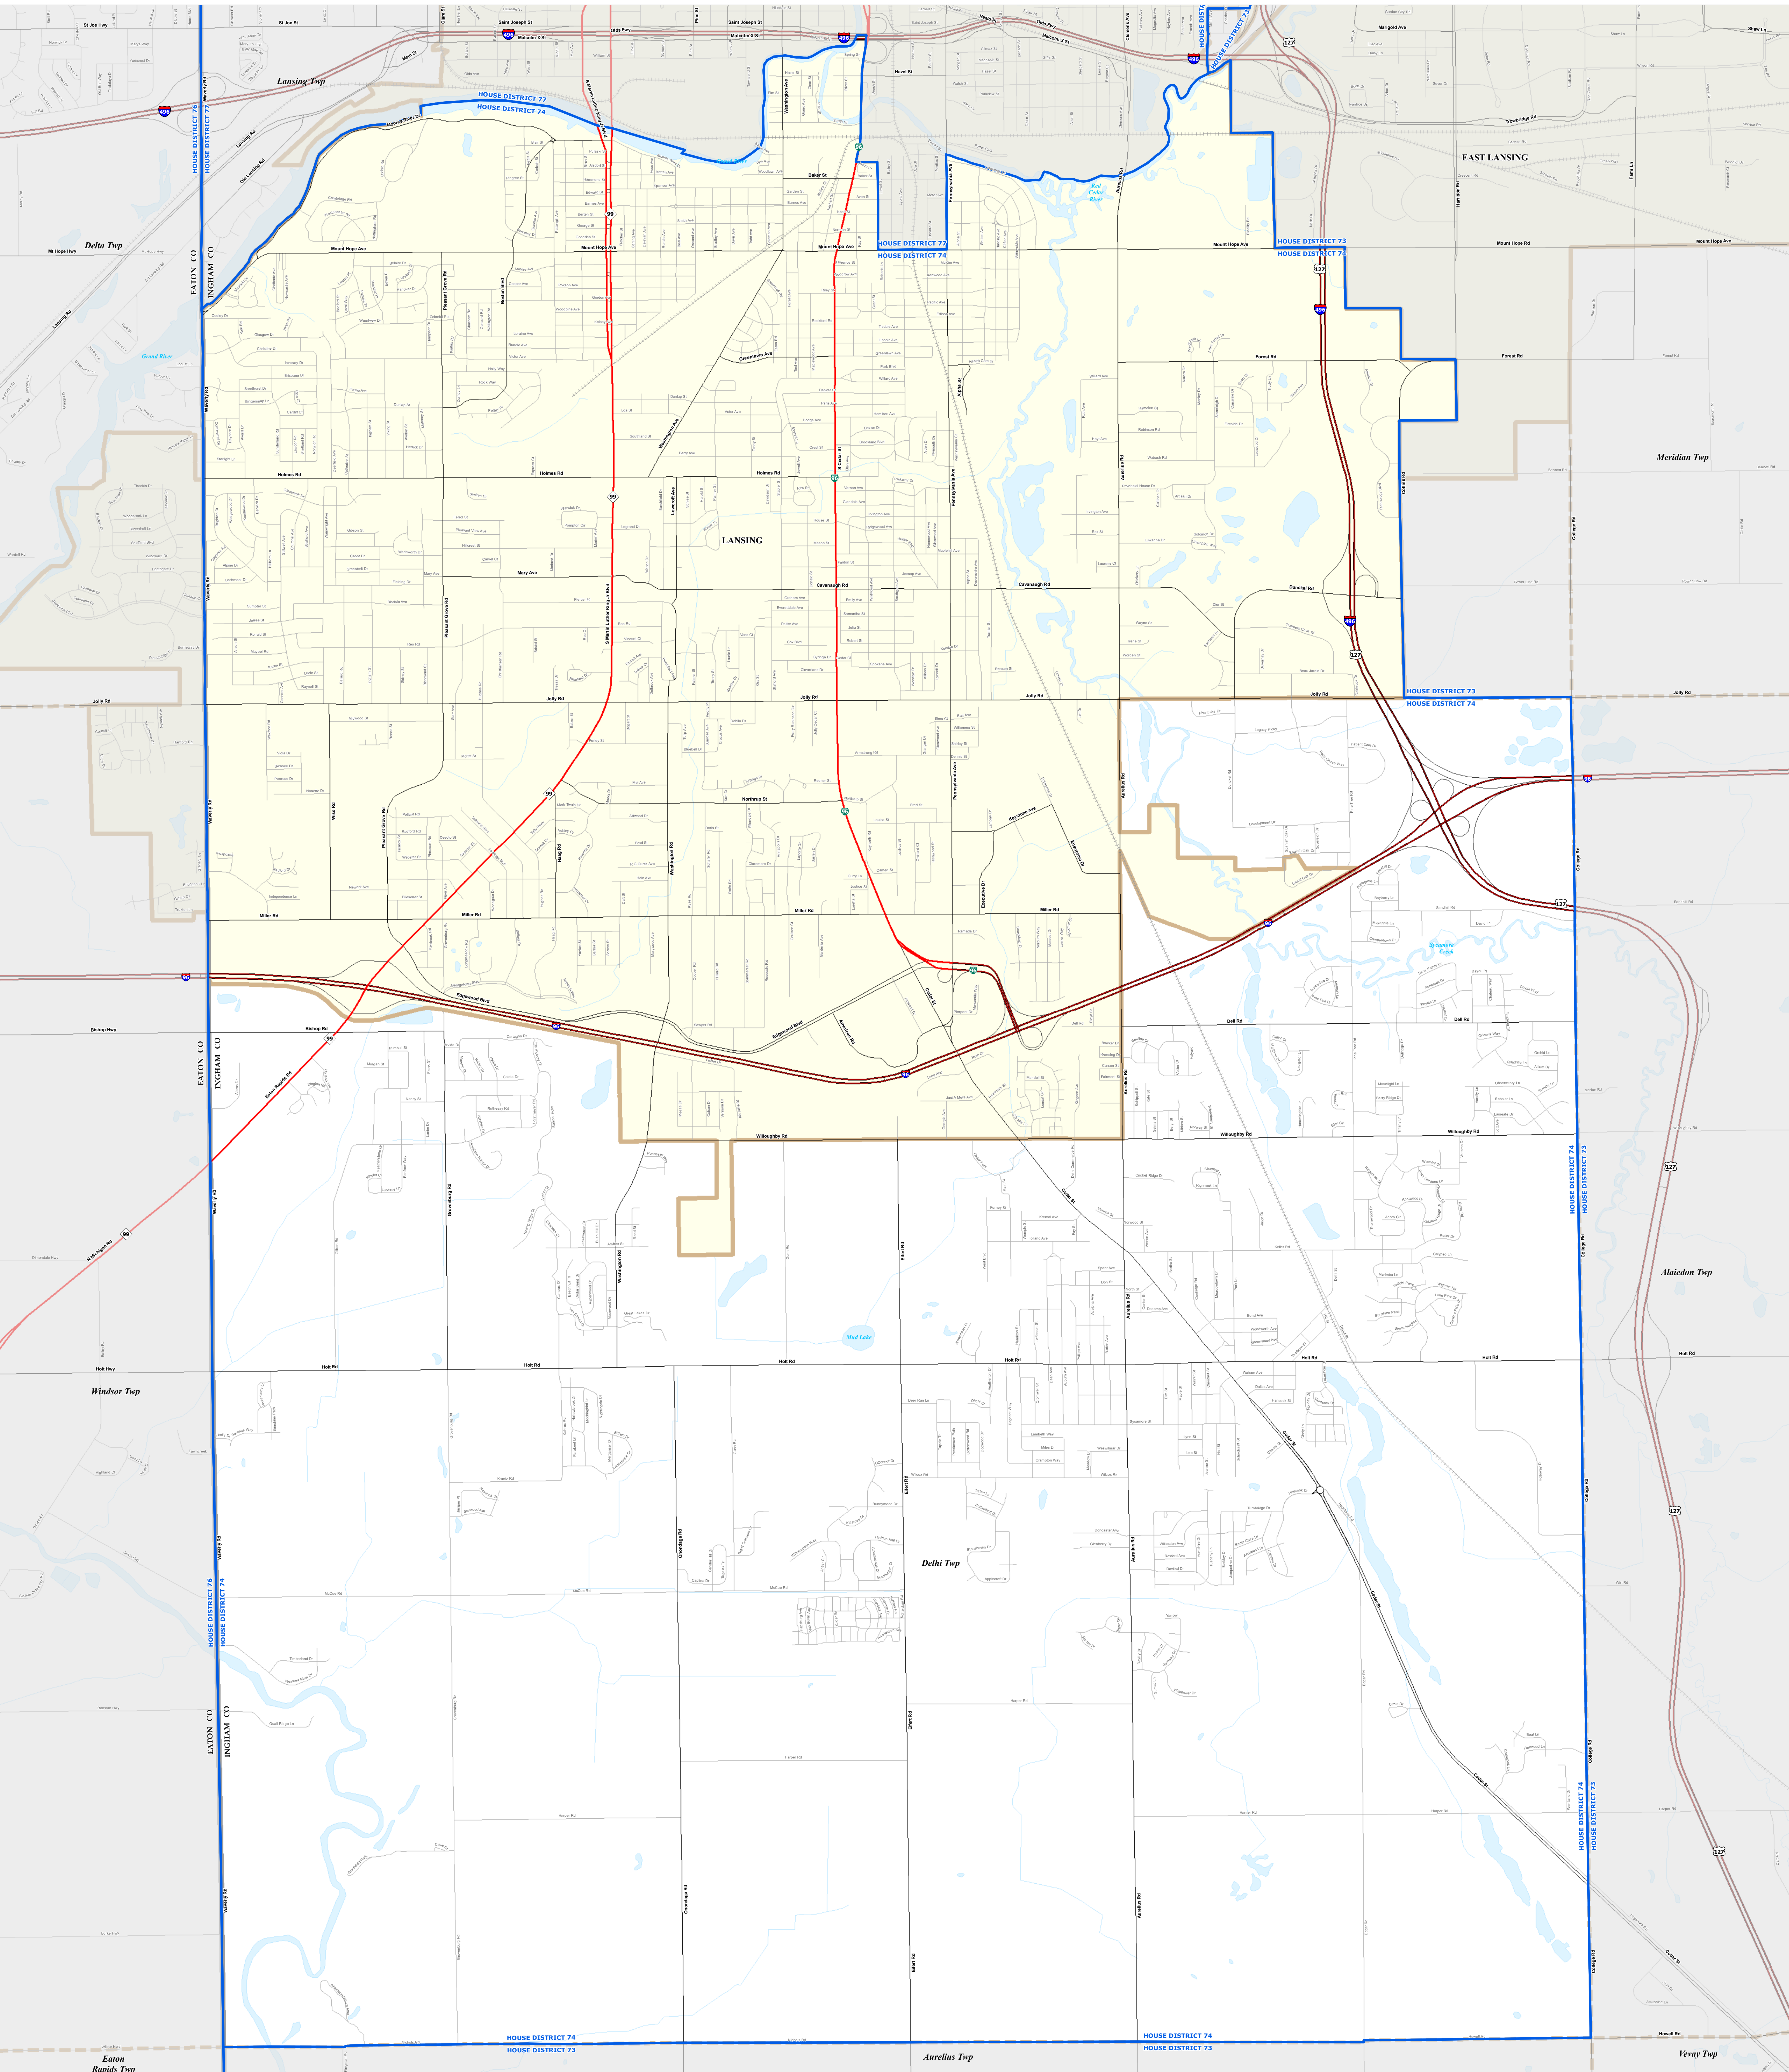

MICHIGAN STATE HOUSE DISTRICT 74

2021 Apportionment Plan

0 1 2 Miles

Legend			
	House District		Township
	City		Freeway
	Village		Highway
	Unincorporated Place		Primary Road
			Local Road
			County
			State
			Railroad
			Water Feature
			River, Stream, or Drain